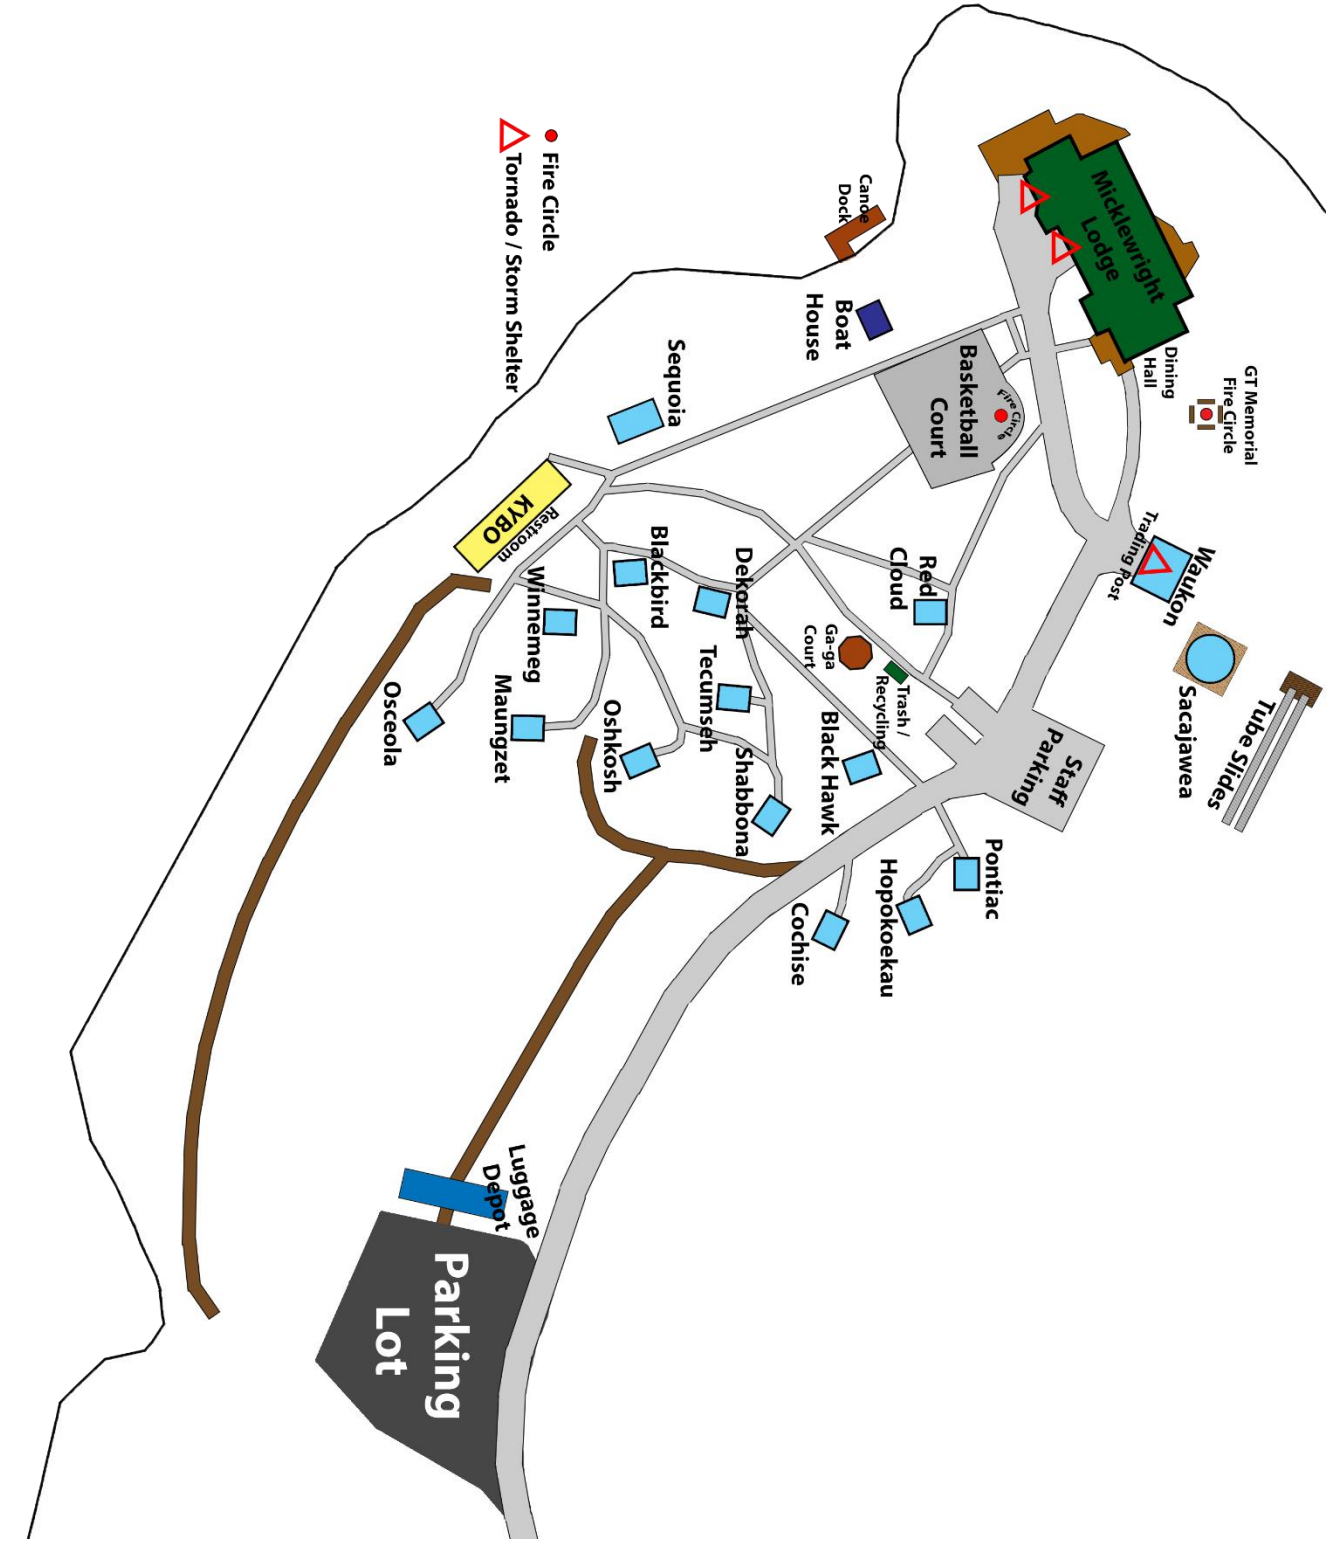

Housing Options

Our **cabin area** is comprised of 16 rustic cabins, which are in short walking distance of our bathhouse, the KYBO. Each cabin has basic accommodations that include electricity, heat, and a large fan. The cabin area can accommodate 174 people in total

Hoffer Lodge holds 34 people and Runge Lodge holds 32 people. Both lodges have individual rooms that each house 4 people with attached bathrooms.

Cabins (# of people)

- | | | |
|-------------------|------------------|-----------------|
| • Blackbird (10) | • Osceola (10) | • Shabbona (10) |
| • Black Hawk (10) | • Oshkosh (10) | • Tecumseh (10) |
| • Cochise (10) | • Pontiac (10) | • Waukon (16) |
| • Dekorah (10) | • Red Cloud (10) | • Winnemeg (10) |
| • Hopokeokau (10) | • Sacajawea (12) | |
| • Maungzet (10) | • Sequoia (16) | |

Lodges (# of people)

- Runge Lodge (32)
- Hoffer Lodge (34)

Cabin Map

Hoffer Lodge

Runge Lodge