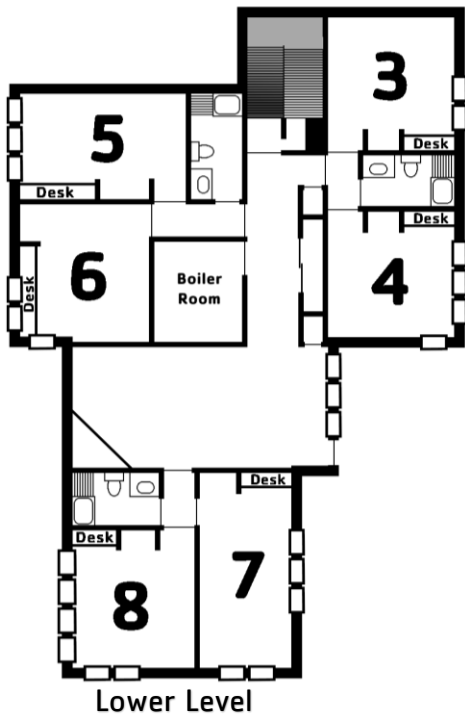

Housing Options

Our **cabin area** is comprised of 16 rustic cabins, which are in short walking distance of our bathhouse, the KYBO. Each cabin has basic accommodations that include electricity, heat, and a large fan. The cabin area can accommodate 174 people in total

The loft is directly above the Offices in Micklewright Lodge and has 4 bedrooms.

Both **Hoffer Lodge and Runge Lodges** feature more modern accommodations. Each lodge features air conditioning along with meeting rooms and a kitchen.

Loft (# of people)

- | | | | |
|--------------|--------------|--------------|--------------|
| • Room 1 (3) | • Room 2 (3) | • Room 3 (3) | • Room 4 (2) |
|--------------|--------------|--------------|--------------|

Lodges (# of people)

- Runge Lodge (32)
- Hoffer Lodge (34)

Cabin Map

Hoffer Lodge

Runge Lodge