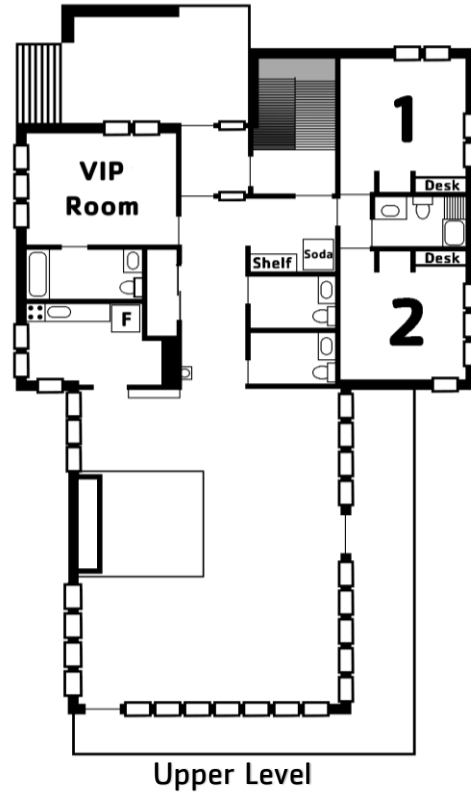

Hoffer Lodge